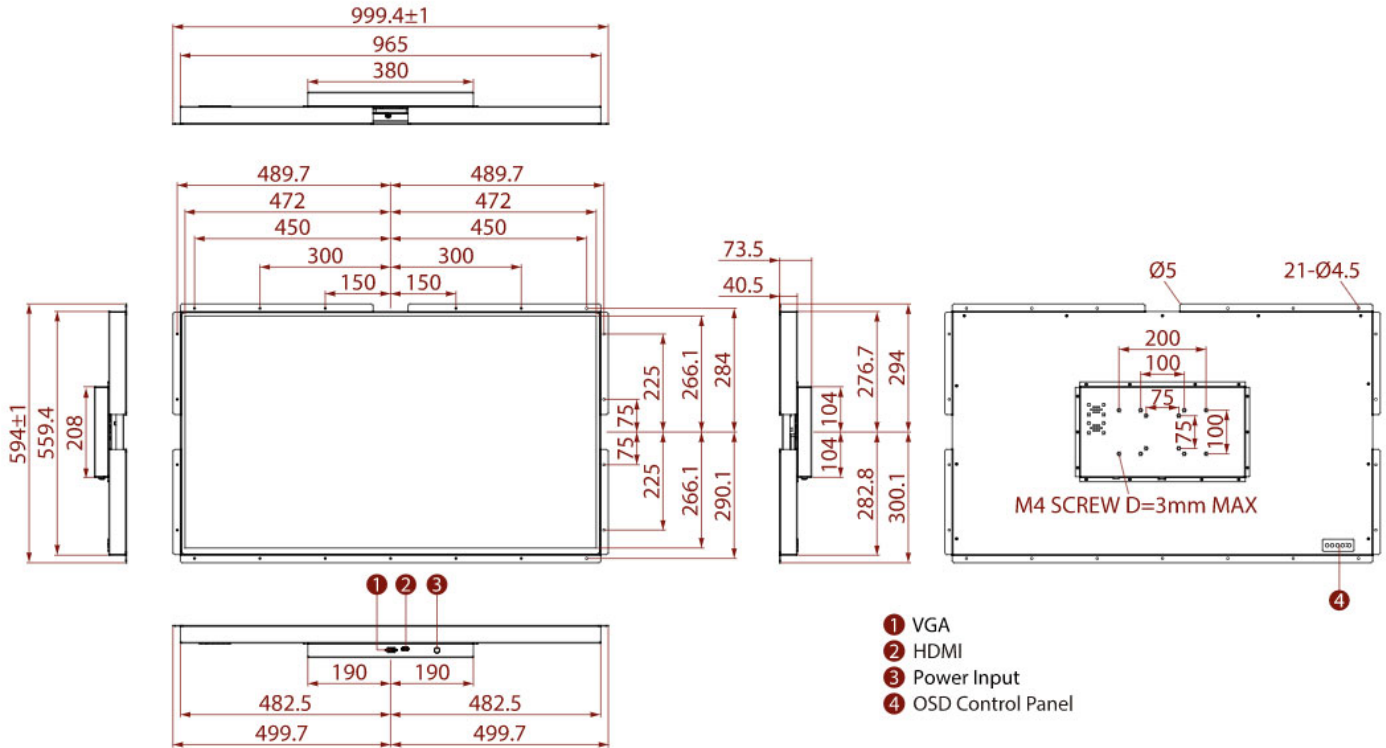

MECHANICAL DRAWING

NOTE

1. This is a simplified drawing, and some components are not marked in detail.
2. Please contact our sales representative if you need further product information.
3. All specifications are subject to change without prior notice.
4. The product shown in this datasheet is a standard model. For diagrams that contain customized or optional I/O , please contact our Team(TDS) for more information.